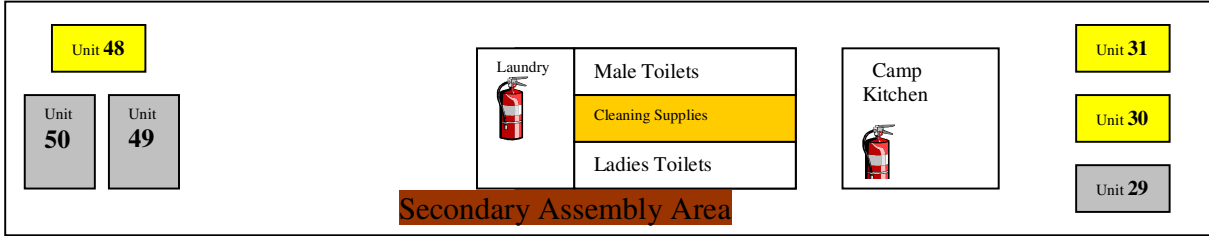

CHECK OUT 10AM

Unit
55

Unit
53

Unit
34

Unit
33

2 bed house
32

Main Assembly Area

Garage & Storage

3 Bed House
Unit 56

GAMES ROOM

**SPEED LIMIT
WALKING PACE**